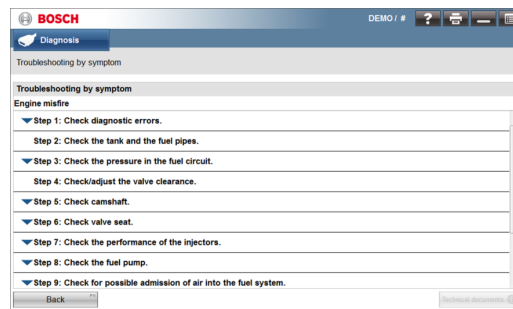

3824-08R

Repair Information Subscription

BOSCH

Invented for life

ESI[Truck] Repair

- ▶ Over 13,0000 fixes by trouble code
- ▶ Symptom based troubleshooting
- ▶ Repair info is integrated in the diagnostic session
 - No need to log into another application
- ▶ Will require internet connection to use
- ▶ Free trial with 2016/1 software release
- ▶ Requires a subscription to use in 2016/2 release
- ▶ 2016/2 and beyond will have 15 day free trial