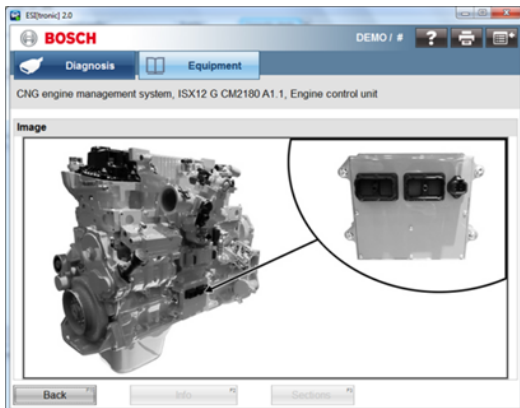

3824-08R

Repair Information Subscription

BOSCH

Invented for life

ESI[Truck] Repair

- ▶ Over 13,0000 fixes by trouble code
- ▶ Symptom based troubleshooting
- ▶ Repair info is integrated in the diagnostic session
 - No need to log into another application
- ▶ Will require internet connection to use
- ▶ Free trial with 2016/1 software release
- ▶ Requires a subscription to use in 2016/2 release
- ▶ 2016/2 and beyond will have 15 day free trial